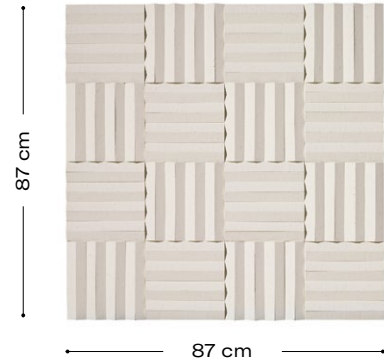

Product description

The art of savouring simplicity. If you're searching for the wow factor with a universe of optical illusions in your next interior design or decoration project, PANESPOL'S TOKIO decorative panel is the perfect way to achieve it. TOKIO helps to virtually alter the proportions and dimensions of spaces, playing with depth of field in a more modern and innovative way. This distinctly geometric design fits into any space, large or small, wide or narrow, high or low.