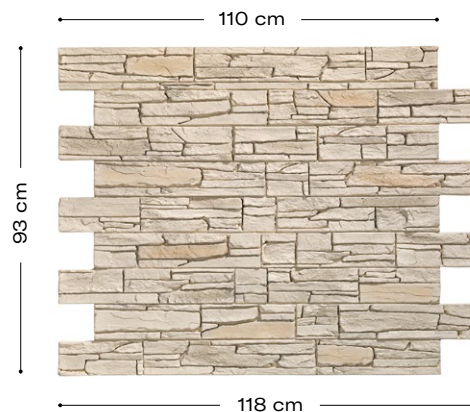

## Product description

Soria decorative covering is the great ally of any interior designer or decorator who seeks to adapt to any space while achieving a rustic and modern style. It is also a panel that can be placed both indoors and outdoors and has a colour range that conveys serenity and simplicity.

## Technical characteristics

**Weight:**  
7,6 Kg

**Thickness:**  
11mm - 29mm