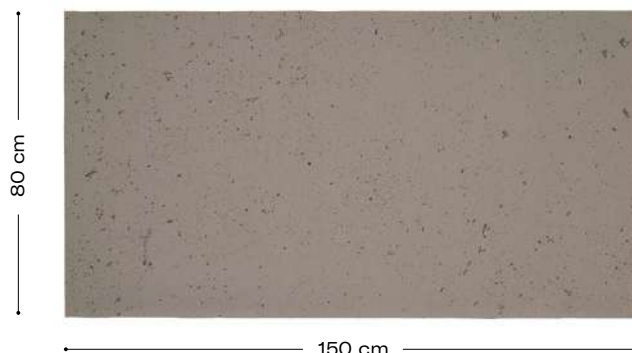

Smooth Beton

Product description

Faithfully recreating the imperfect cement texture is not a simple task unless you use the Panespol Smooth Beton decorative panel. It provides the possibility of creating contemporary environments with a smooth surface and with a range of austere grey colours with simple assembly. An ideal panel for decorators who seek harmony without contrasts.

Technical characteristics

Weight:

Normal Size: 6,8 Kg
Big Panel: 9'9 Kg

Thickness:

10mm - 12mm

Maintenance:

If necessary, clean with water or a non-irritating or non-corrosive cleaner.

Waterproof