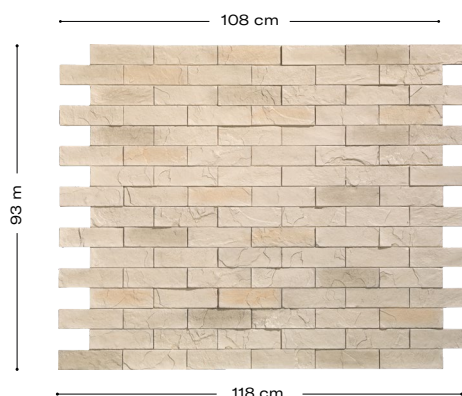

Product description

The white colour so characteristic of the Nordic style is one of the most popular. Wall covering with our Panespol Santander brick panels will bring luminosity and the feeling of spaciousness to customer settings because of the serenity of their light tones. Achieving a clean and charming result, both indoors and outdoors, without sacrificing the particularity and naturalness of the brick.

Technical characteristics

Weight:
7'6 Kg

Thickness:
10mm - 25mm

Maintenance:

if necessary, clean with water or a non-irritating or non-corrosive cleaner.

Waterproof

Impact resistance

Product features