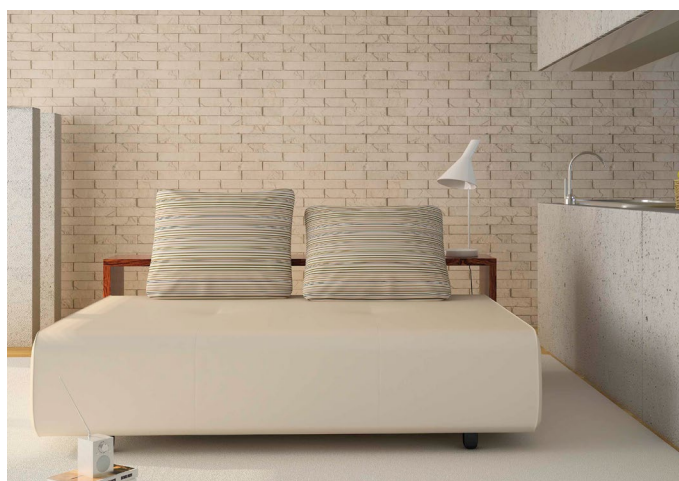

Maintenance:

if necessary, clean with water or a non-irritating or non-corrosive cleaner.

Waterproof

Impact resistance