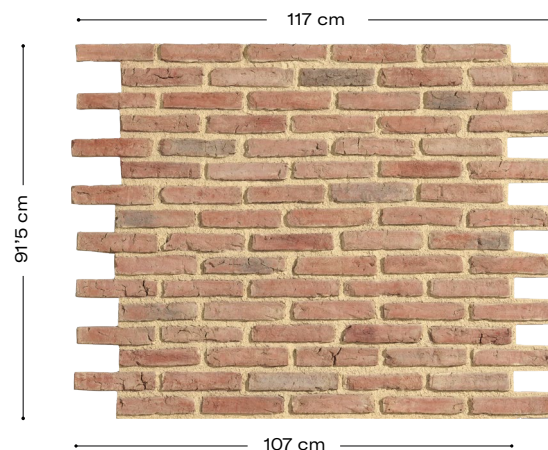

Rustic Brick

Product description

One of the virtues of the exposed brick is that it looks good with many other materials, such as wood, glass, cement or concrete and stone. Rustic Brick decorative panels are a simple and fast solution for transforming spaces in record time, both indoors and outdoors, where you want to project great personality.

Technical characteristics

Weight:
7'2 Kg

Thickness:
15mm - 25mm

Maintenance:

if necessary, clean with water or a non-irritating or non-corrosive cleaner.

Waterproof

Impact resistance

Product features