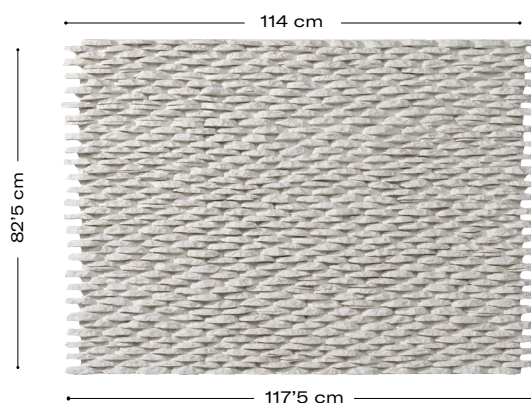

Ross River

Product description

The Ross River imitation stone panel is a perfect ally for interior designs and places where you want to show a strong personality and provoke unique sensations. Asymmetric walls full of charm that stand out of the ordinary thanks to the unusual use of colour. The Ross River decorative panel is the best option for the most ambitious decoration projects.

Technical characteristics

Weight:
7'8 Kg

Thickness:
7mm - 43mm

Maintenance:

if necessary, clean with water or a non-irritating or non-corrosive cleaner.

Waterproof

Impact resistance

Product features