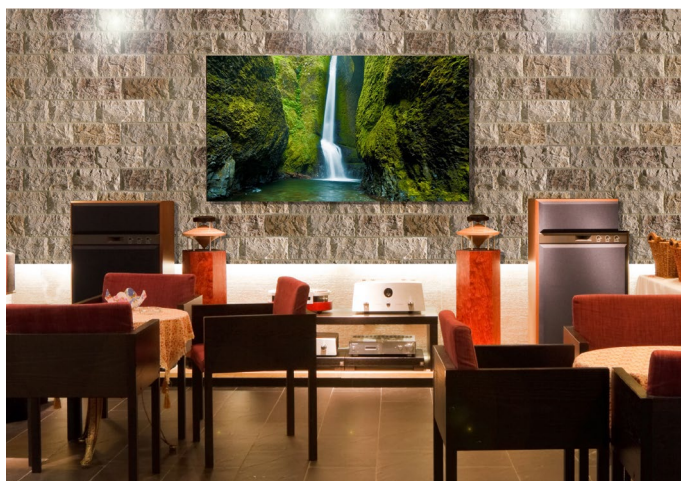

Maintenance:

if necessary, clean with water or a non-irritating or non-corrosive cleaner.

Waterproof

Impact resistance