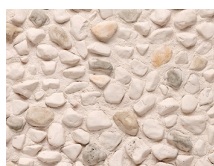

Decorations and finishing options