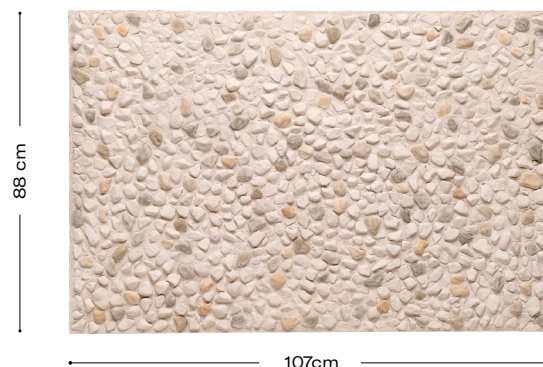

## Product description

The simplest spaces attract special interest with each type of decorative stone. Their strong personality brings a new way of achieving settings in harmony and balance with nature. Panespol Río decorative stone panels are the best option for evoking the peace of nature in a simple way.

## Technical characteristics

**Weight:**  
4'5 Kg

**Thickness:**  
18mm - 33mm