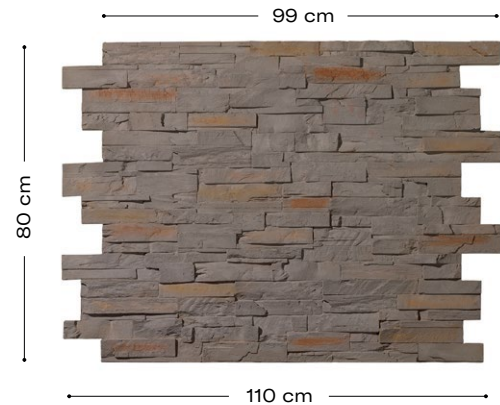

Laja Pizarra

Product description

Laja Pizarra decorative covering is an innovative choice for designers or interior decorators who are looking for the touch of elegance their project needs. This decorative panel offers a wide range of colours, both light and dark, which enables a new and elegant touch thanks to the texture of the slate.

Technical characteristics

Weight:
5,5 Kg

Thickness:
15mm - 25mm

Maintenance:

If necessary, clean with water or a non-irritating or non-corrosive cleaner.

Waterproof

Impact resistance

Product features