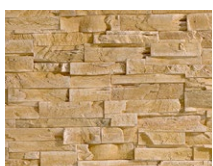

Decorations and finishing options

PX-026
Laja Pizarra Ocre