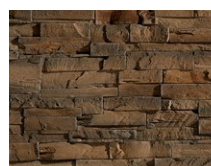

PX-040
Laja Pizarra Marrón