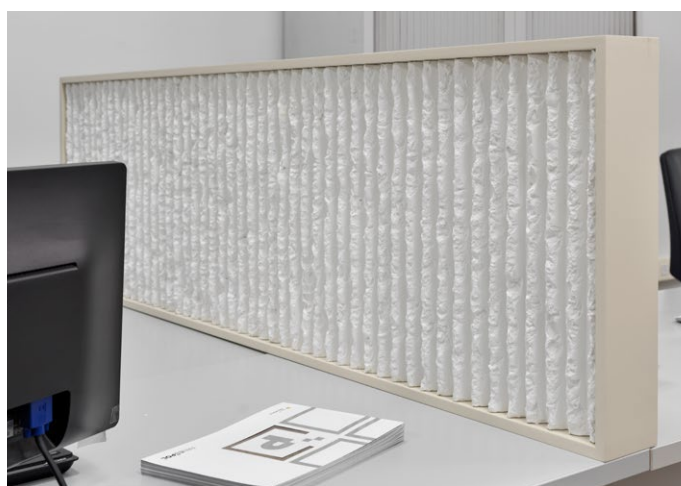

Maintenance:

If necessary, clean with water or a non-irritating or non-corrosive cleaner.

Waterproof

Impact resistance