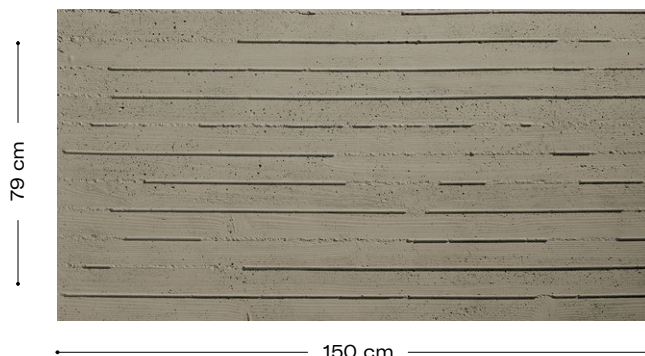

Product description

Achieving the texture of concrete made with planks is almost impossible without resorting to builders. However, Panespol has the solution thanks to this covering. The Beton Tablas decorative panel gives walls a different texture, providing a rustic touch to the setting but without leaving aside the modernity of cement itself. In addition, its installation does not require builders.

Technical characteristics

Weight:
7,2 Kg

Thickness:
10mm - 17mm

Maintenance:

If necessary, clean with water or a non-irritating or non-corrosive cleaner.

Waterproof

Impact resistance

Product features