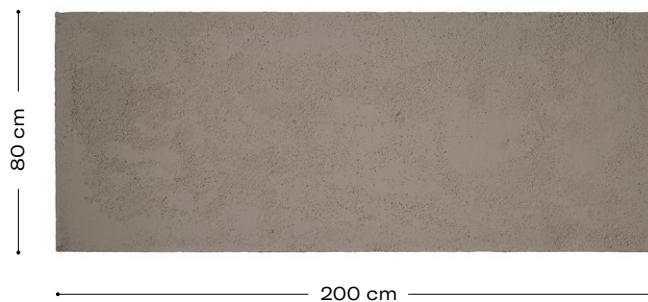

Product description

The Beton Medio decorative panel is a good alternative for giving spaces a loft style without the need to remove partitions. This covering enables you to achieve open environments, with depth and a simple composition, which is an essential ingredient in the most ambitious projects of any decorator.

Technical characteristics

Weight:
9,6 Kg

Thickness:
11mm

Maintenance:

If necessary, clean with water or a non-irritating or non-corrosive cleaner.

Waterproof

Impact resistance

Product features