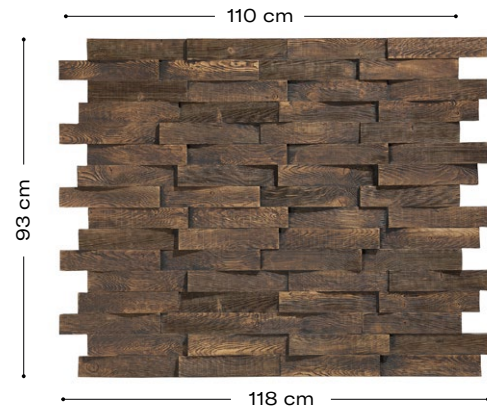

## Product description

Panespol Arizona decorative panels faithfully recreate hand-cut wood. Creating a relief effect that perfectly captures the texture of this noble material, both in appearance and touch. In addition, it is available in different types of wood and any colour of the RAL chart, which makes it very easy for the designer or decorator to achieve a bespoke setting.

## Technical characteristics

**Weight:**  
7,1 Kg

**Thickness:**  
8mm - 30mm